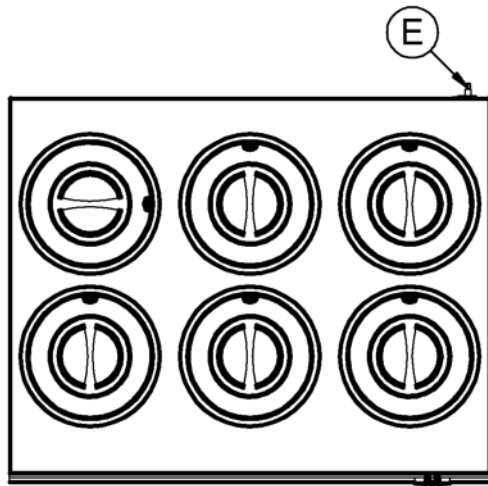

Available Accessories

SLS7

Lincat Silverlink 600 Free-standing Floor Stand - for units W 750 mm

Technical Picture