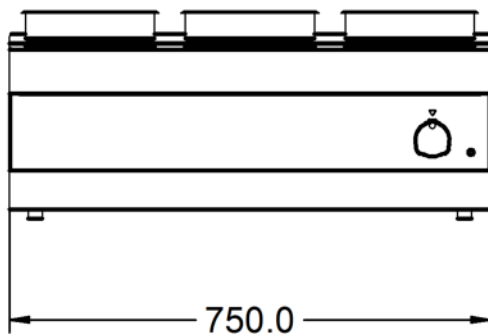

Available Accessories

SLS7

Lincat Silverlink 600 Free-standing Floor Stand - for units W 750 mm

Technical Picture