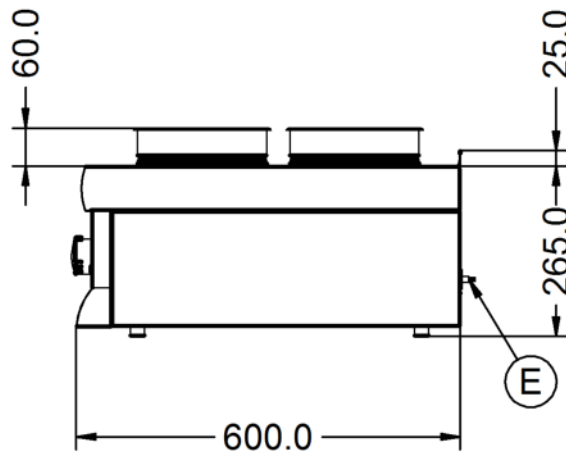

Available Accessories

SLS7

Lincat Silverlink 600 Free-standing Floor Stand - for units W 750 mm

Technical Picture