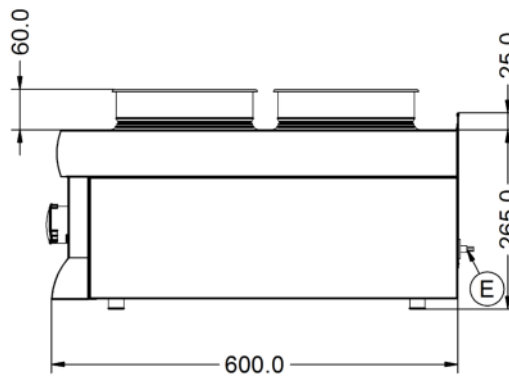

Available Accessories

SLS4 Lincat Silverlink 600 Free-standing Floor Stand - for units W 450 mm

Technical Picture