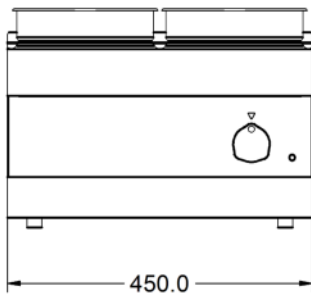

Available Accessories

SLS4 Lincat Silverlink 600 Free-standing Floor Stand - for units W 450 mm

Technical Picture