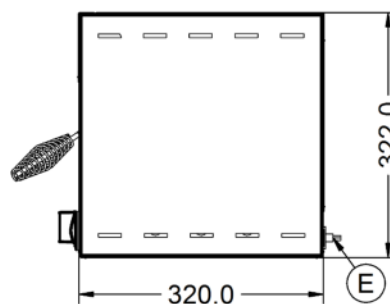

Lincat Limited

Whisby Road,
Lincoln, LN6 3QZ,
United Kingdom

Company No: 2175448

A member company of

Customer Care

Tel: +44 1522 875500
Email: care@lincat.co.uk

Export Customers

Tel: +44 1522 503250
Email: export@lincat.co.uk

Opening Hours

Monday – Friday:
8.30am – 5pm