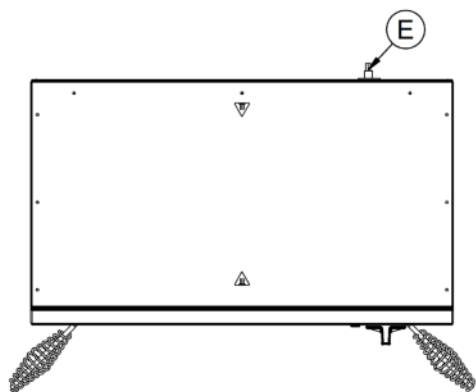

Lincat Limited

Whisby Road,
Lincoln, LN6 3QZ,
United Kingdom

Company No: 2175448

A member company of

Customer Care

Tel: +44 1522 875500
Email: care@lincat.co.uk

Export Customers

Tel: +44 1522 503250
Email: export@lincat.co.uk

Opening Hours

Monday – Friday:
8.30am – 5pm