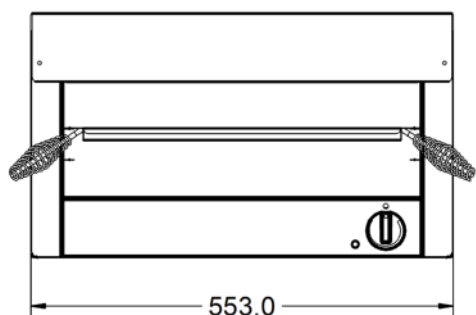

Lincat Limited

Whisby Road,
Lincoln, LN6 3QZ,
United Kingdom

Company No: 2175448

A member company of

Customer Care

Tel: +44 1522 875500
Email: care@lincat.co.uk

Export Customers

Tel: +44 1522 503250
Email: export@lincat.co.uk

Opening Hours

Monday – Friday:
8.30am – 5pm