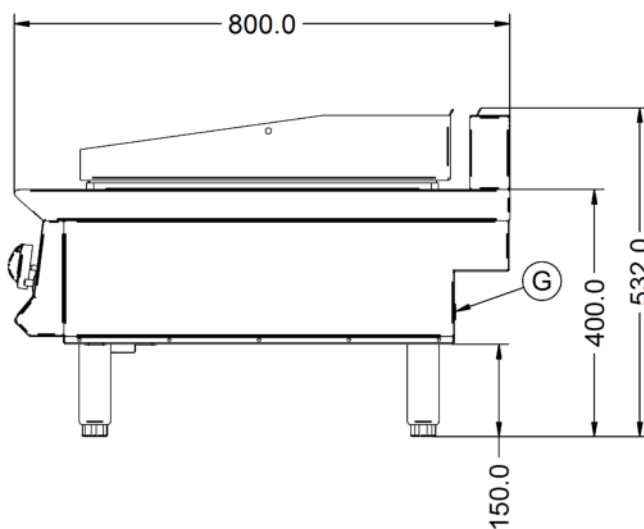

Available Accessories

- **OA8917/C** Lincat Opus 800 Free-standing Floor Stand with Castors - for units W 600 mm
- **OA8972** Lincat Opus 800 Free-standing Pedestal with Doors and Legs - for units W 600 mm
- **OA8972/C** Lincat Opus 800 Free-standing Pedestal with Doors and Castors - for units W 600 mm

Technical Picture